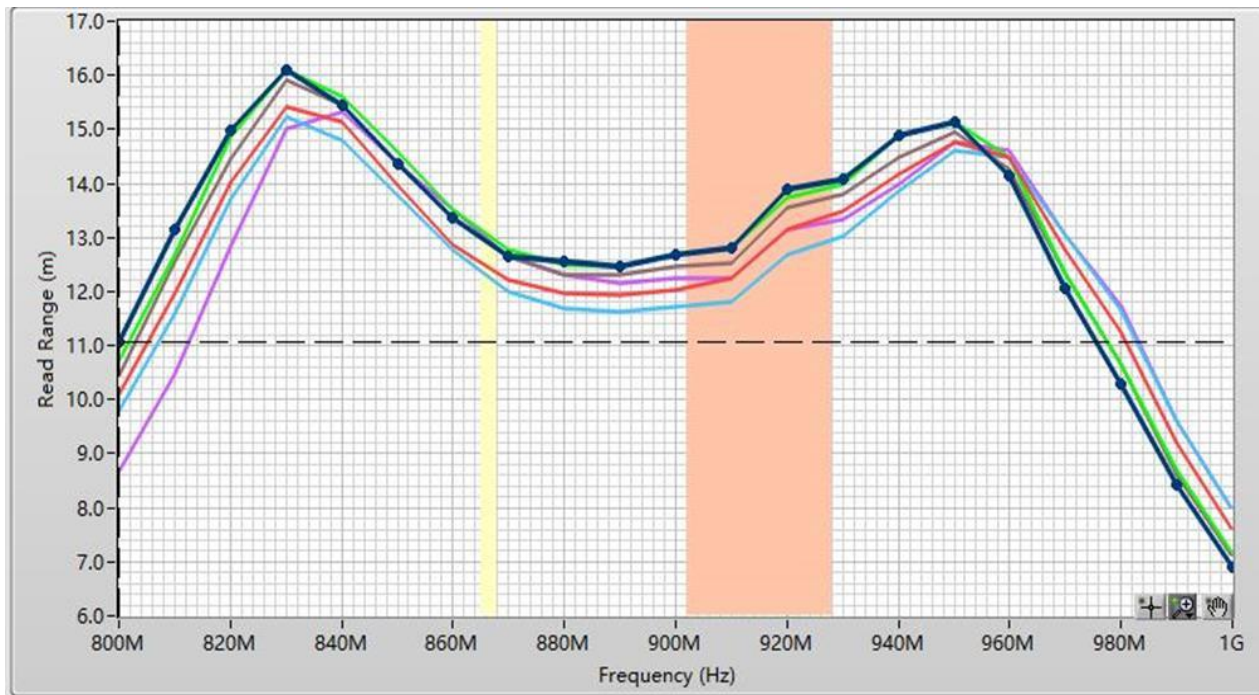

附加说明/Additional