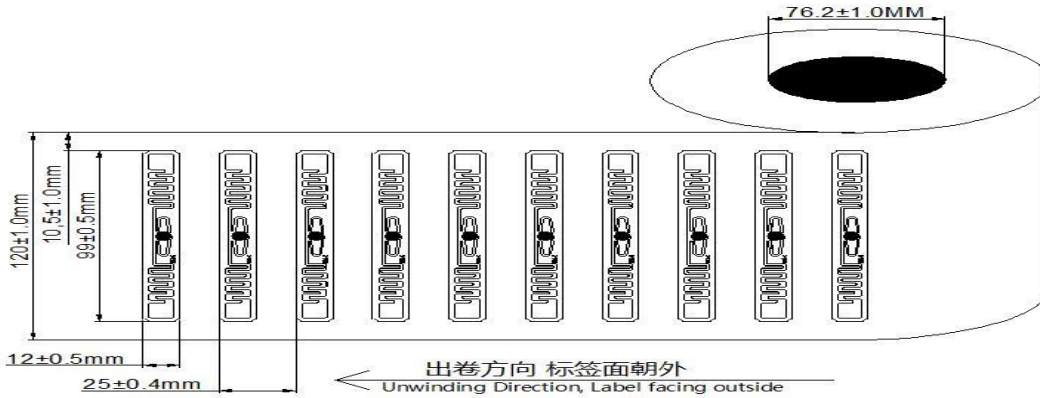

供货方式/Delivery & Supply Format

卷料供货每卷1000-3000片 Supply in roll with 1000-3000PCS/Roll

应用场景/Application

车辆ETC系列的电子环保信息认证、高速不停车电子收费、自助停车场、自助加油、车辆自由行、车辆治堵引导、车辆超速等违章管理，车辆简单身份识别，车辆年检追溯管理、车辆保险，车辆金融如租赁和物流供应链数字化仓储、防伪及溯源监管。Widely used in vehicle environment control electronic certificate, ETC unmaned highway toll collection, automatic parking, auto gas/etro fuelling system, vehicle free flow system, transportation traffic control, over speed & vehicle peccancy management, vehicle electronic certificate, vehicle annual inspection management, vehicle insurance, vehicle financing such as car rent and logistic supply chain, digital warehouse, retail, fixed asset management, anti-counterfeit and traceability.